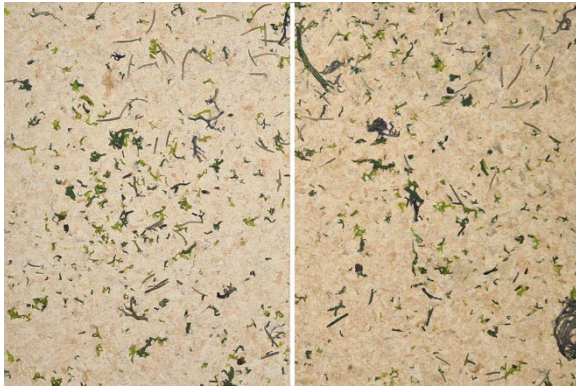

## Surface Sealing with ADLER Legno Oil

Legno oil is generally suitable for wallpapers on flax fleece, gold paper and self-adhesive opaque materials from the current collection. **The surfaces become darker when the oil is applied twice.** Due to the different natural fibres and substrates, the oil protection changes the **appearance and colouring.**

### Optics after two oil applications: Natural vs. twice Legno oil

The Organoid<sup>®</sup> hay decors in premium density show **virtually no visual change.**

Organoid<sup>®</sup> ALMWIESE

Organoid<sup>®</sup> BERGWIESE

Organoid<sup>®</sup> WILDSPITZE MARGERITEN

The surface treatment with oil makes the **processed raw materials darker**, resulting in **rich and vibrant colours**.

Organoid<sup>®</sup> ZIRBENWALD

Organoid<sup>®</sup> MOOS GRAU

Organoid<sup>®</sup> MOOS MIX

Organoid<sup>®</sup> KORNBLUME BLAU

Organoid<sup>®</sup> ROSENBLÜTEN

Organoid<sup>®</sup> WOLLE

Organoid<sup>®</sup> RELAX

With **light and medium surfaces**, the **flax fleece backing** material also darkens. This creates an earthy colour tone that blends beautifully into the interior design.