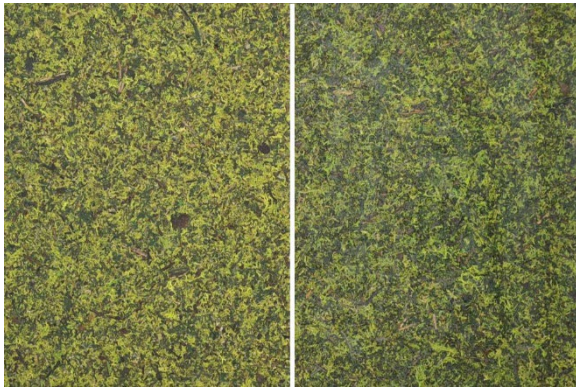

## Surface Sealing with ADLER Legno Oil

Legno oil is generally suitable for wallpapers on flax fleece, gold paper and self-adhesive opaque materials from the current collection. **The surfaces become darker when the oil is applied twice.** Due to the different natural fibres and substrates, the oil protection changes the **appearance and colouring.**

### Optics after two oil applications: Natural vs. twice Legno oil

The Organoid<sup>®</sup> hay decors in premium density show **virtually no visual change.**

Organoid<sup>®</sup> ALMWIESE

Organoid<sup>®</sup> BERGWIESE

Organoid<sup>®</sup> WILDSPITZE MARGERITEN

The surface treatment with oil makes the **processed raw materials darker**, resulting in **rich and vibrant colours**.

Organoid<sup>®</sup> ZIRBENWALD

Organoid<sup>®</sup> MOOS GRAU

Organoid<sup>®</sup> MOOS MIX

Organoid<sup>®</sup> KORNBLUME BLAU

Organoid<sup>®</sup> ROSENBLÜTEN

Organoid<sup>®</sup> WOLLE

Organoid<sup>®</sup> RELAX

With **light and medium surfaces**, the **flax fleece backing** material also darkens. This creates an earthy colour tone that blends beautifully into the interior design.