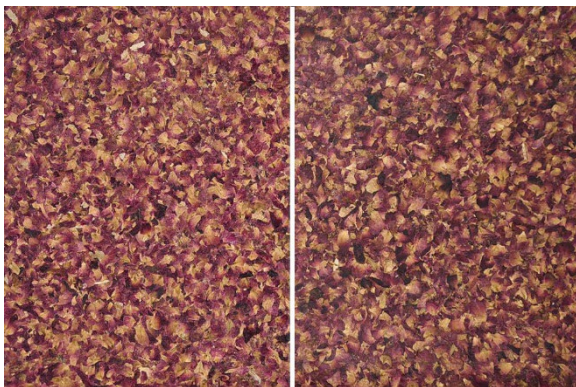

## Surface Sealing with ADLER Legno Oil

Legno oil is generally suitable for wallpapers on flax fleece, gold paper and self-adhesive opaque materials from the current collection. **The surfaces become darker when the oil is applied twice.** Due to the different natural fibres and substrates, the oil protection changes the **appearance and colouring.**

### Optics after two oil applications: Natural vs. twice Legno oil

The Organoid<sup>®</sup> hay decors in premium density show **virtually no visual change.**

Organoid<sup>®</sup> ALMWIESE

Organoid<sup>®</sup> BERGWIESE

Organoid<sup>®</sup> WILDSPITZE MARGERITEN

The surface treatment with oil makes the **processed raw materials darker**, resulting in **rich and vibrant colours**.

Organoid<sup>®</sup> ZIRBENWALD

Organoid<sup>®</sup> MOOS GRAU

Organoid<sup>®</sup> MOOS MIX

Organoid<sup>®</sup> KORNBLUME BLAU

Organoid<sup>®</sup> ROSENBLÜTEN

Organoid<sup>®</sup> WOLLE

Organoid<sup>®</sup> RELAX

With **light and medium surfaces**, the **flax fleece backing** material also darkens. This creates an earthy colour tone that blends beautifully into the interior design.