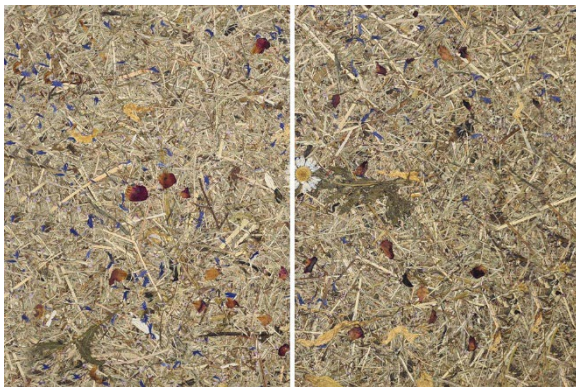

## Surface Sealing with ADLER Legno Oil

Legno oil is generally suitable for wallpapers on flax fleece, gold paper and self-adhesive opaque materials from the current collection. **The surfaces become darker when the oil is applied twice.** Due to the different natural fibres and substrates, the oil protection changes the **appearance and colouring.**

### Optics after two oil applications: Natural vs. twice Legno oil

The Organoid<sup>®</sup> hay decors in premium density show **virtually no visual change.**

Organoid<sup>®</sup> ALMWIESE

Organoid<sup>®</sup> BERGWIESE

Organoid<sup>®</sup> MOOS MIX

Organoid<sup>®</sup> KORNBLUME BLAU

Organoid<sup>®</sup> ROSENBLÜTEN

Organoid<sup>®</sup> WOLLE

Organoid<sup>®</sup> RELAX

With **light and medium surfaces**, the **flax fleece backing** material also darkens. This creates an earthy colour tone that blends beautifully into the interior design.

Organoid® WILDSPITZE light on flax fleece

Organoid® CARPE DIEM on flax fleece

Organoid® WEINBLÄTTER medium on flax fleece

Organoid® LAVENDEL medium on flax fleece

The **KAFEELEDER** material also becomes darker and can be given a **soft gloss** by protecting the surface with oil.