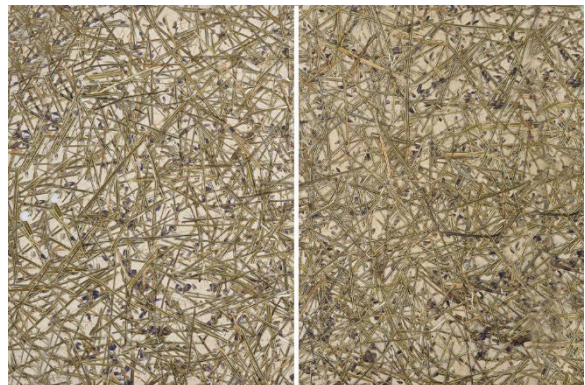

## Surface Sealing with ADLER Legno Oil

Legno oil is generally suitable for wallpapers on flax fleece, gold paper and self-adhesive opaque materials from the current collection. **The surfaces become darker when the oil is applied twice.** Due to the different natural fibres and substrates, the oil protection changes the **appearance and colouring.**

### Optics after two oil applications: Natural vs. twice Legno oil

The Organoid<sup>®</sup> hay decors in premium density show **virtually no visual change.**

Organoid<sup>®</sup> ALMWIESE

Organoid<sup>®</sup> BERGWIESE

Organoid<sup>®</sup> MOOS MIX

Organoid<sup>®</sup> KORNBLUME BLAU

Organoid<sup>®</sup> ROSENBLÜTEN

Organoid<sup>®</sup> WOLLE

Organoid<sup>®</sup> RELAX

With **light and medium surfaces**, the **flax fleece backing** material also darkens. This creates an earthy colour tone that blends beautifully into the interior design.

Organoid® WILDSPITZE light on flax fleece

Organoid® CARPE DIEM on flax fleece

Organoid® WEINBLÄTTER medium on flax fleece

Organoid® LAVENDEL medium on flax fleece

The **KAFEELEDER** material also becomes darker and can be given a **soft gloss** by protecting the surface with oil.