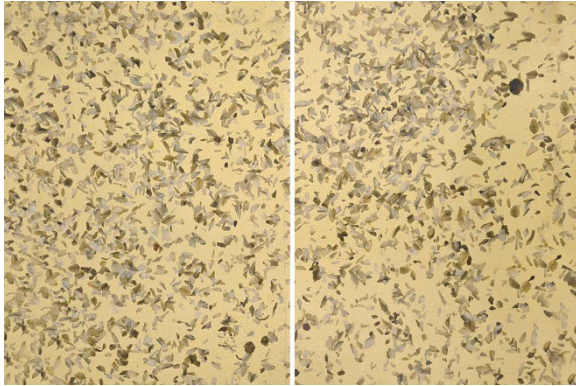

The oil and the resulting optical change emphasizes the **contrast to the fine gold paper** and creates an **effective surface with a splash guard**.

Organoid® HOPFEN GOLD