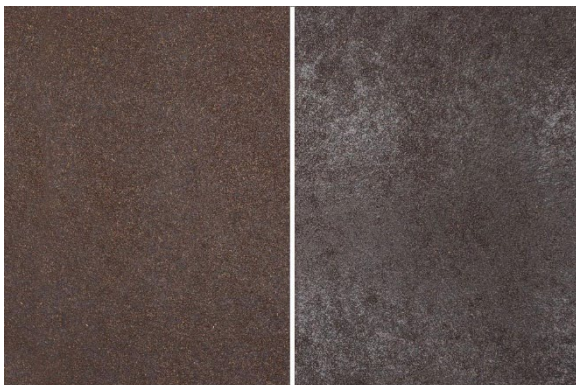

## Surface Sealing with ADLER Legno Oil

Legno oil is generally suitable for wallpapers on flax fleece, gold paper and self-adhesive opaque materials from the current collection. **The surfaces become darker when the oil is applied twice.** Due to the different natural fibres and substrates, the oil protection changes the **appearance and colouring.**

### Optics after two oil applications: Natural vs. twice Legno oil

The Organoid<sup>®</sup> hay decors in premium density show **virtually no visual change.**

Organoid<sup>®</sup> ALMWIESE

Organoid<sup>®</sup> BERGWIESE

Organoid<sup>®</sup> MOOS MIX

Organoid<sup>®</sup> KORNBLUME BLAU

Organoid<sup>®</sup> ROSENBLÜTEN

Organoid<sup>®</sup> WOLLE

Organoid<sup>®</sup> RELAX

With **light and medium surfaces**, the **flax fleece backing** material also darkens. This creates an earthy colour tone that blends beautifully into the interior design.

Organoid® WILDSPITZE light on flax fleece

Organoid® CARPE DIEM on flax fleece

Organoid® WEINBLÄTTER medium on flax fleece

Organoid® LAVENDEL medium on flax fleece

The **KAFEELEDER** material also becomes darker and can be given a **soft gloss** by protecting the surface with oil.