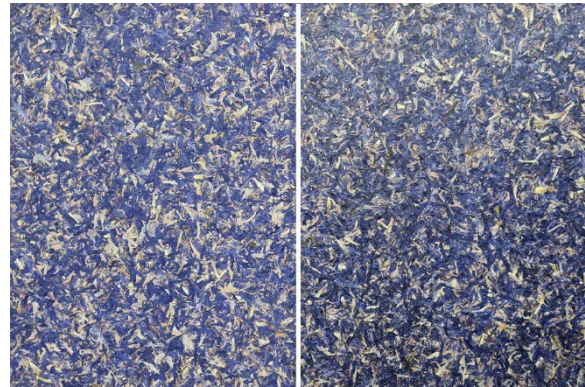

## Surface Sealing with ADLER Legno Oil

Legno oil is generally suitable for wallpapers on flax fleece, gold paper and self-adhesive opaque materials from the current collection. **The surfaces become darker when the oil is applied twice.** Due to the different natural fibres and substrates, the oil protection changes the **appearance and colouring.**

### Optics after two oil applications: Natural vs. twice Legno oil

The Organoid<sup>®</sup> hay decors in premium density show **virtually no visual change.**

Organoid<sup>®</sup> ALMWIESE

Organoid<sup>®</sup> BERGWIESE

Organoid<sup>®</sup> WILDSPITZE MARGERITEN

The surface treatment with oil makes the **processed raw materials darker**, resulting in **rich and vibrant colours**.

Organoid<sup>®</sup> ZIRBENWALD

Organoid<sup>®</sup> MOOS GRAU

Organoid<sup>®</sup> MOOS MIX

Organoid<sup>®</sup> KORNBLUME BLAU

Organoid<sup>®</sup> ROSENBLÜTEN

Organoid<sup>®</sup> WOLLE

Organoid<sup>®</sup> RELAX

With **light and medium surfaces**, the **flax fleece backing** material also darkens. This creates an earthy colour tone that blends beautifully into the interior design.