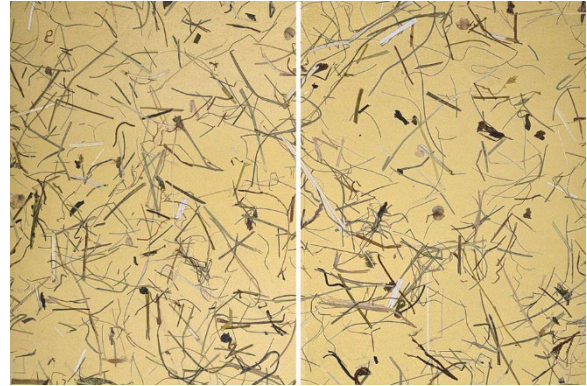

Organoid® WILDSPITZE GOLD